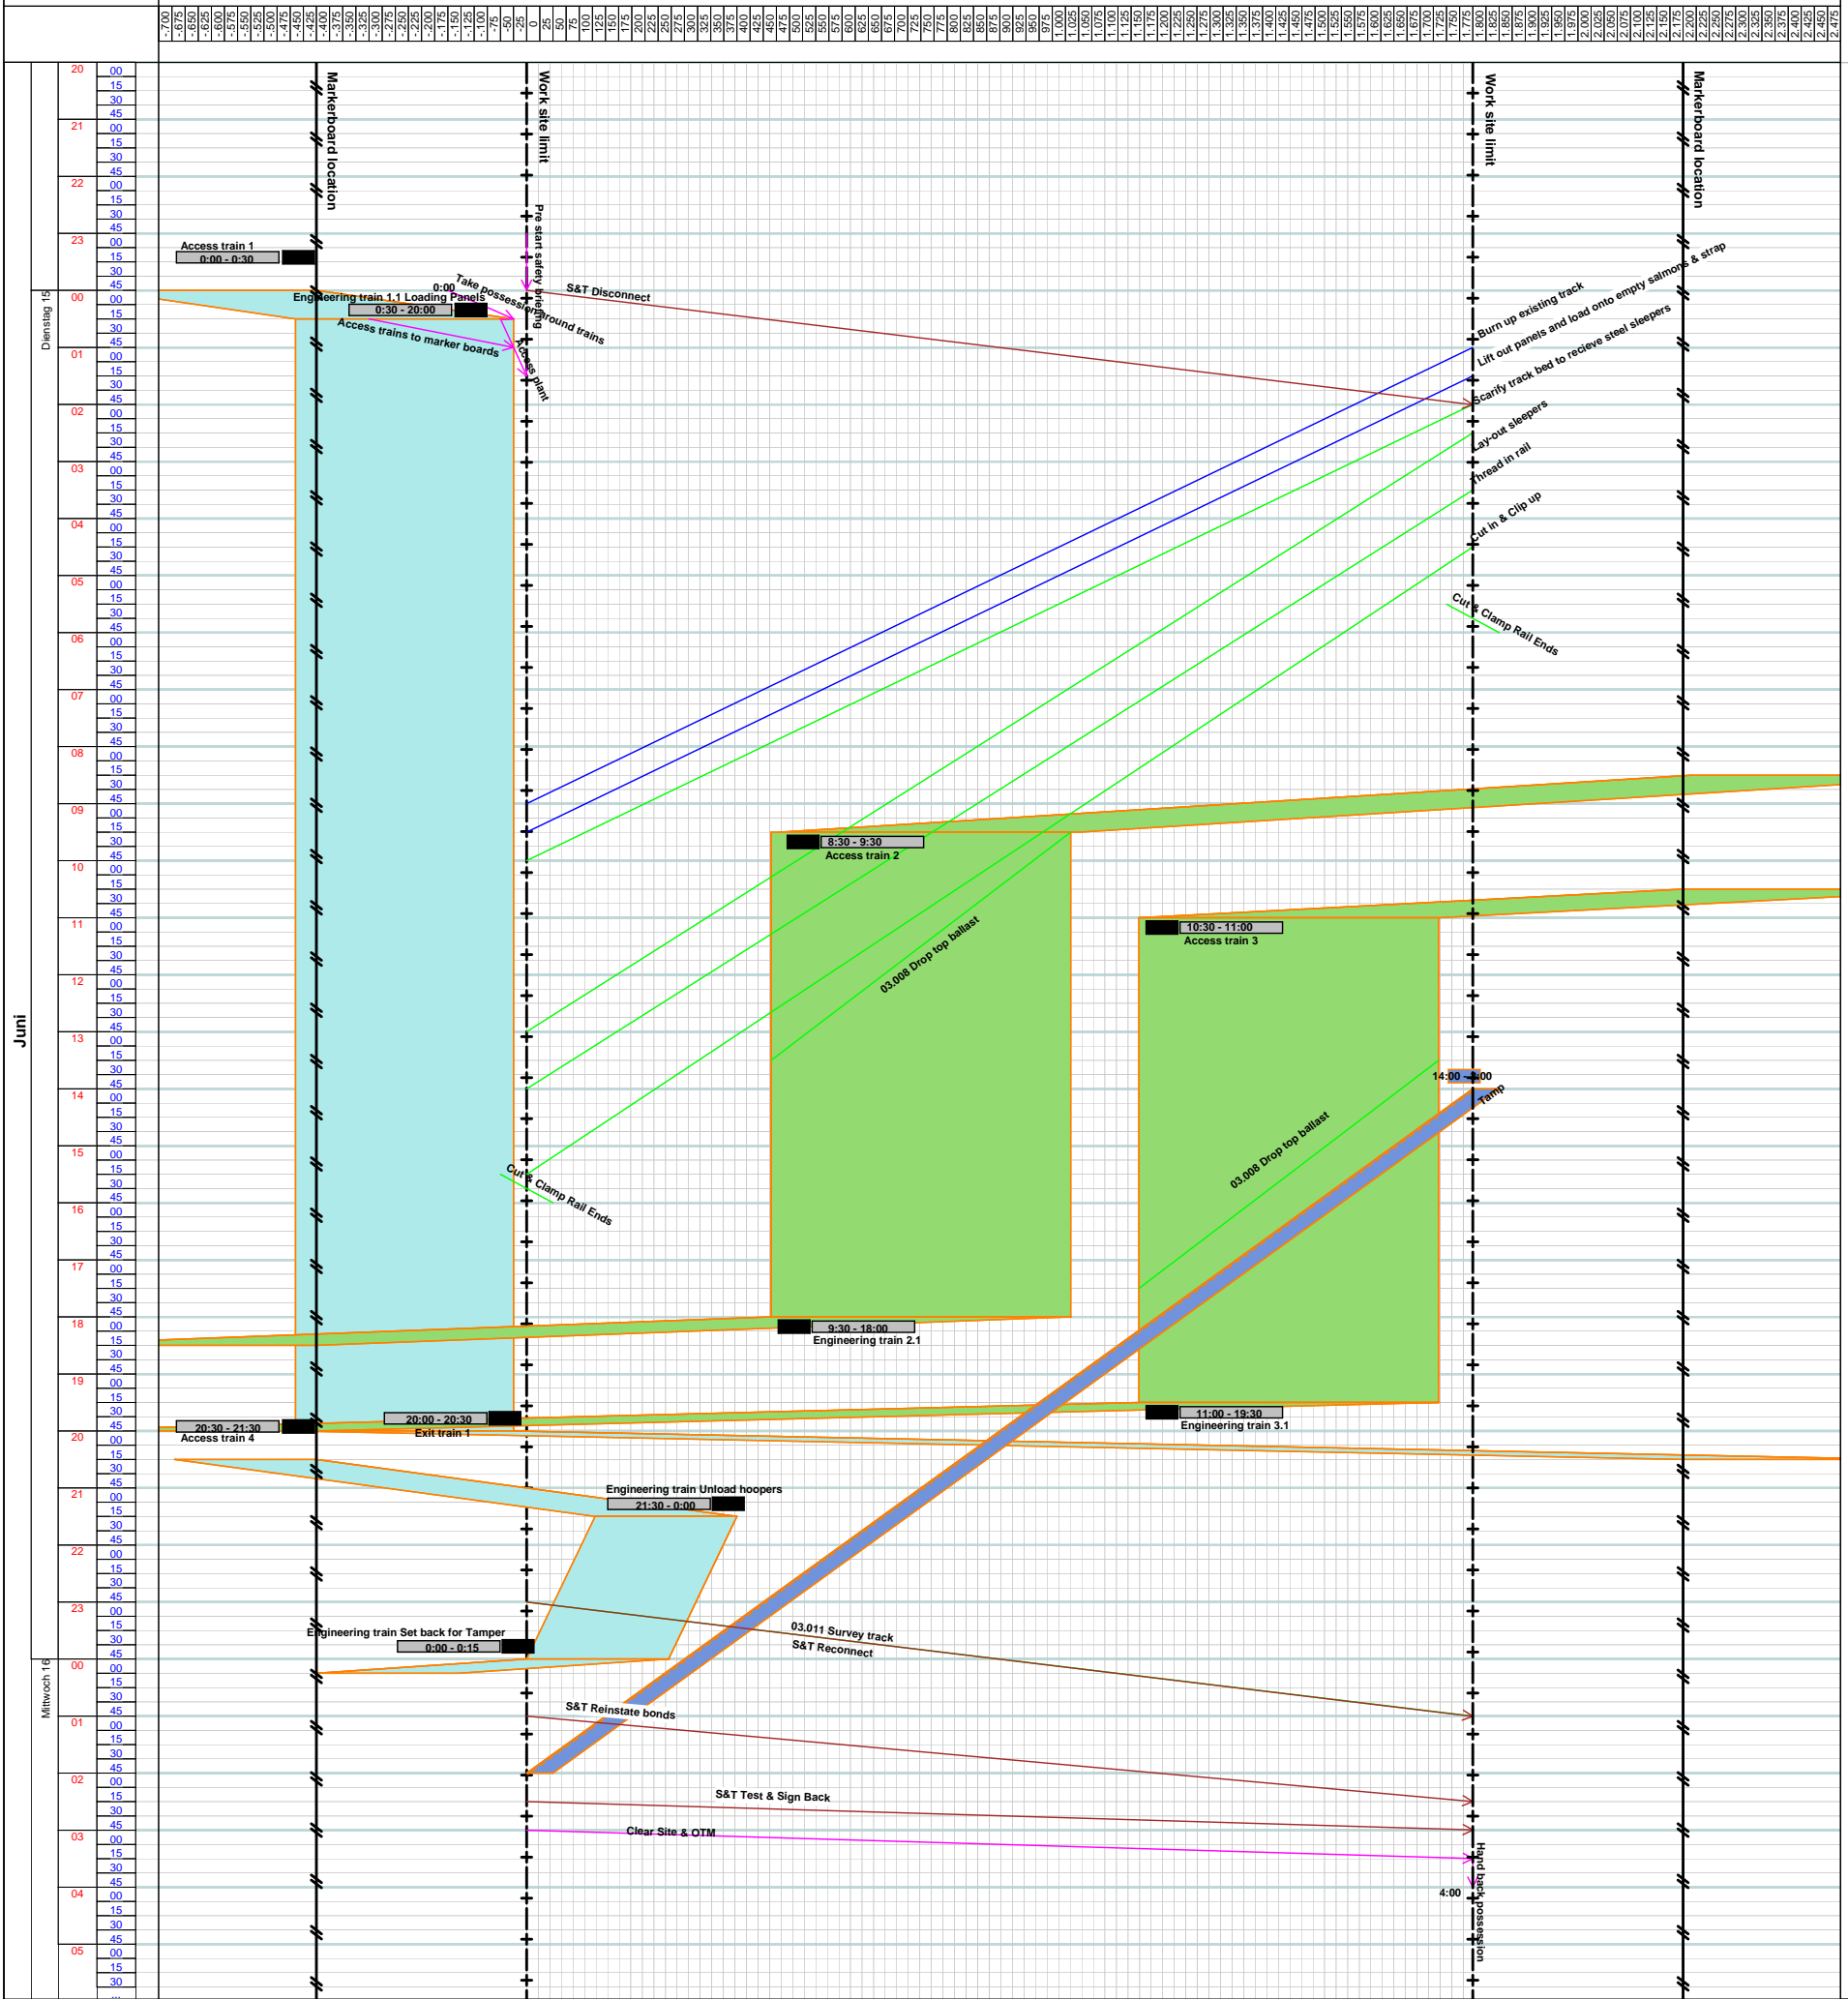

EERail: Plain Line Renewals
CAT 04: Steel Sleeper Relay and Rerail; 700Yds
Double line track - 16hr possession
OHLE: NO --- 3rd rail: NO

Project: Document in BS Cai04 SSRR 700yds 16h.hsp
 Revision: 1
 Print date: Friday, 24 September 2004
 Created: XXXXX

Authorisation Project Manager
 Name:
 Signature: